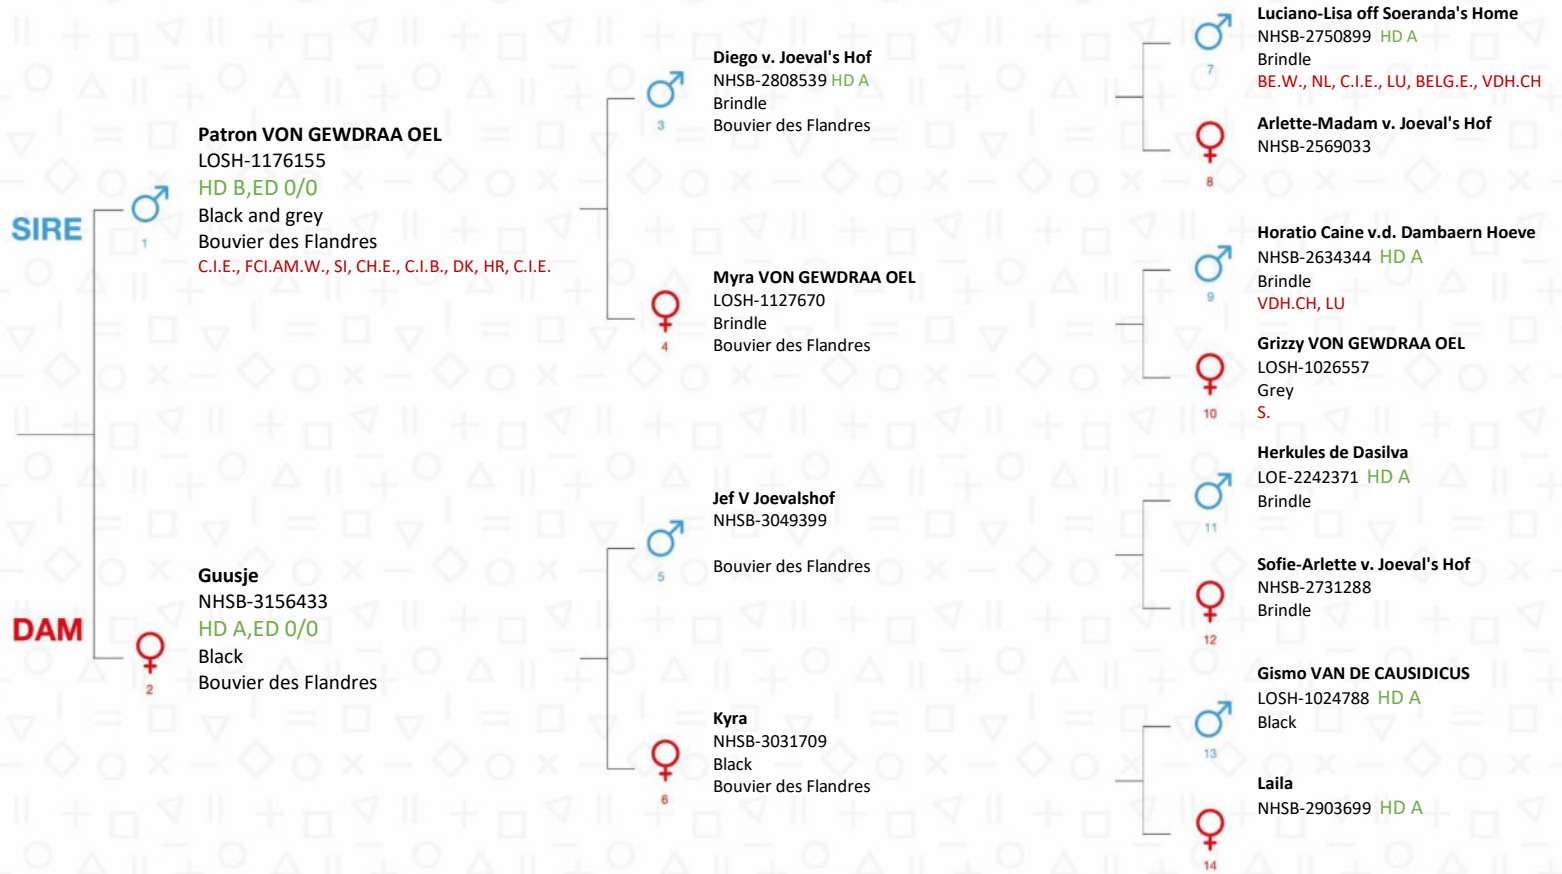

Vera VAN HET BERGBOS
LOSH : 01362287

Breed: Bouvier des Flandres
Microchip: 947000000831290
Color: Black
Sex: Female
Date of birth: 07/11/2022
Breeder(s): Ivens Didier

Owner(s)

Ivens Didier W107 Bergstraatje, 9190
STEKENE, Belgium

Nature of tail at birth

FULL

Health test(s) of the dog

Certified as accurate on 27/01/2023

Mrs. Viviane Boesmans
President of the "Belgian Royal Canine Society"

Mr Vercauter Thierry
General Secretary of the "Belgian Royal Canine Society"

Parents DNA certified

- (1) Patron VON GEWDRAA OEL LOSH-1176155
- (2) Guusje NHSB-3156433

SRSH KMSH
Belgian Royal Canine Society

HEALTH TESTS OF THE PARENTS

The tests below have been carried out. The breeder can inform you about the results.